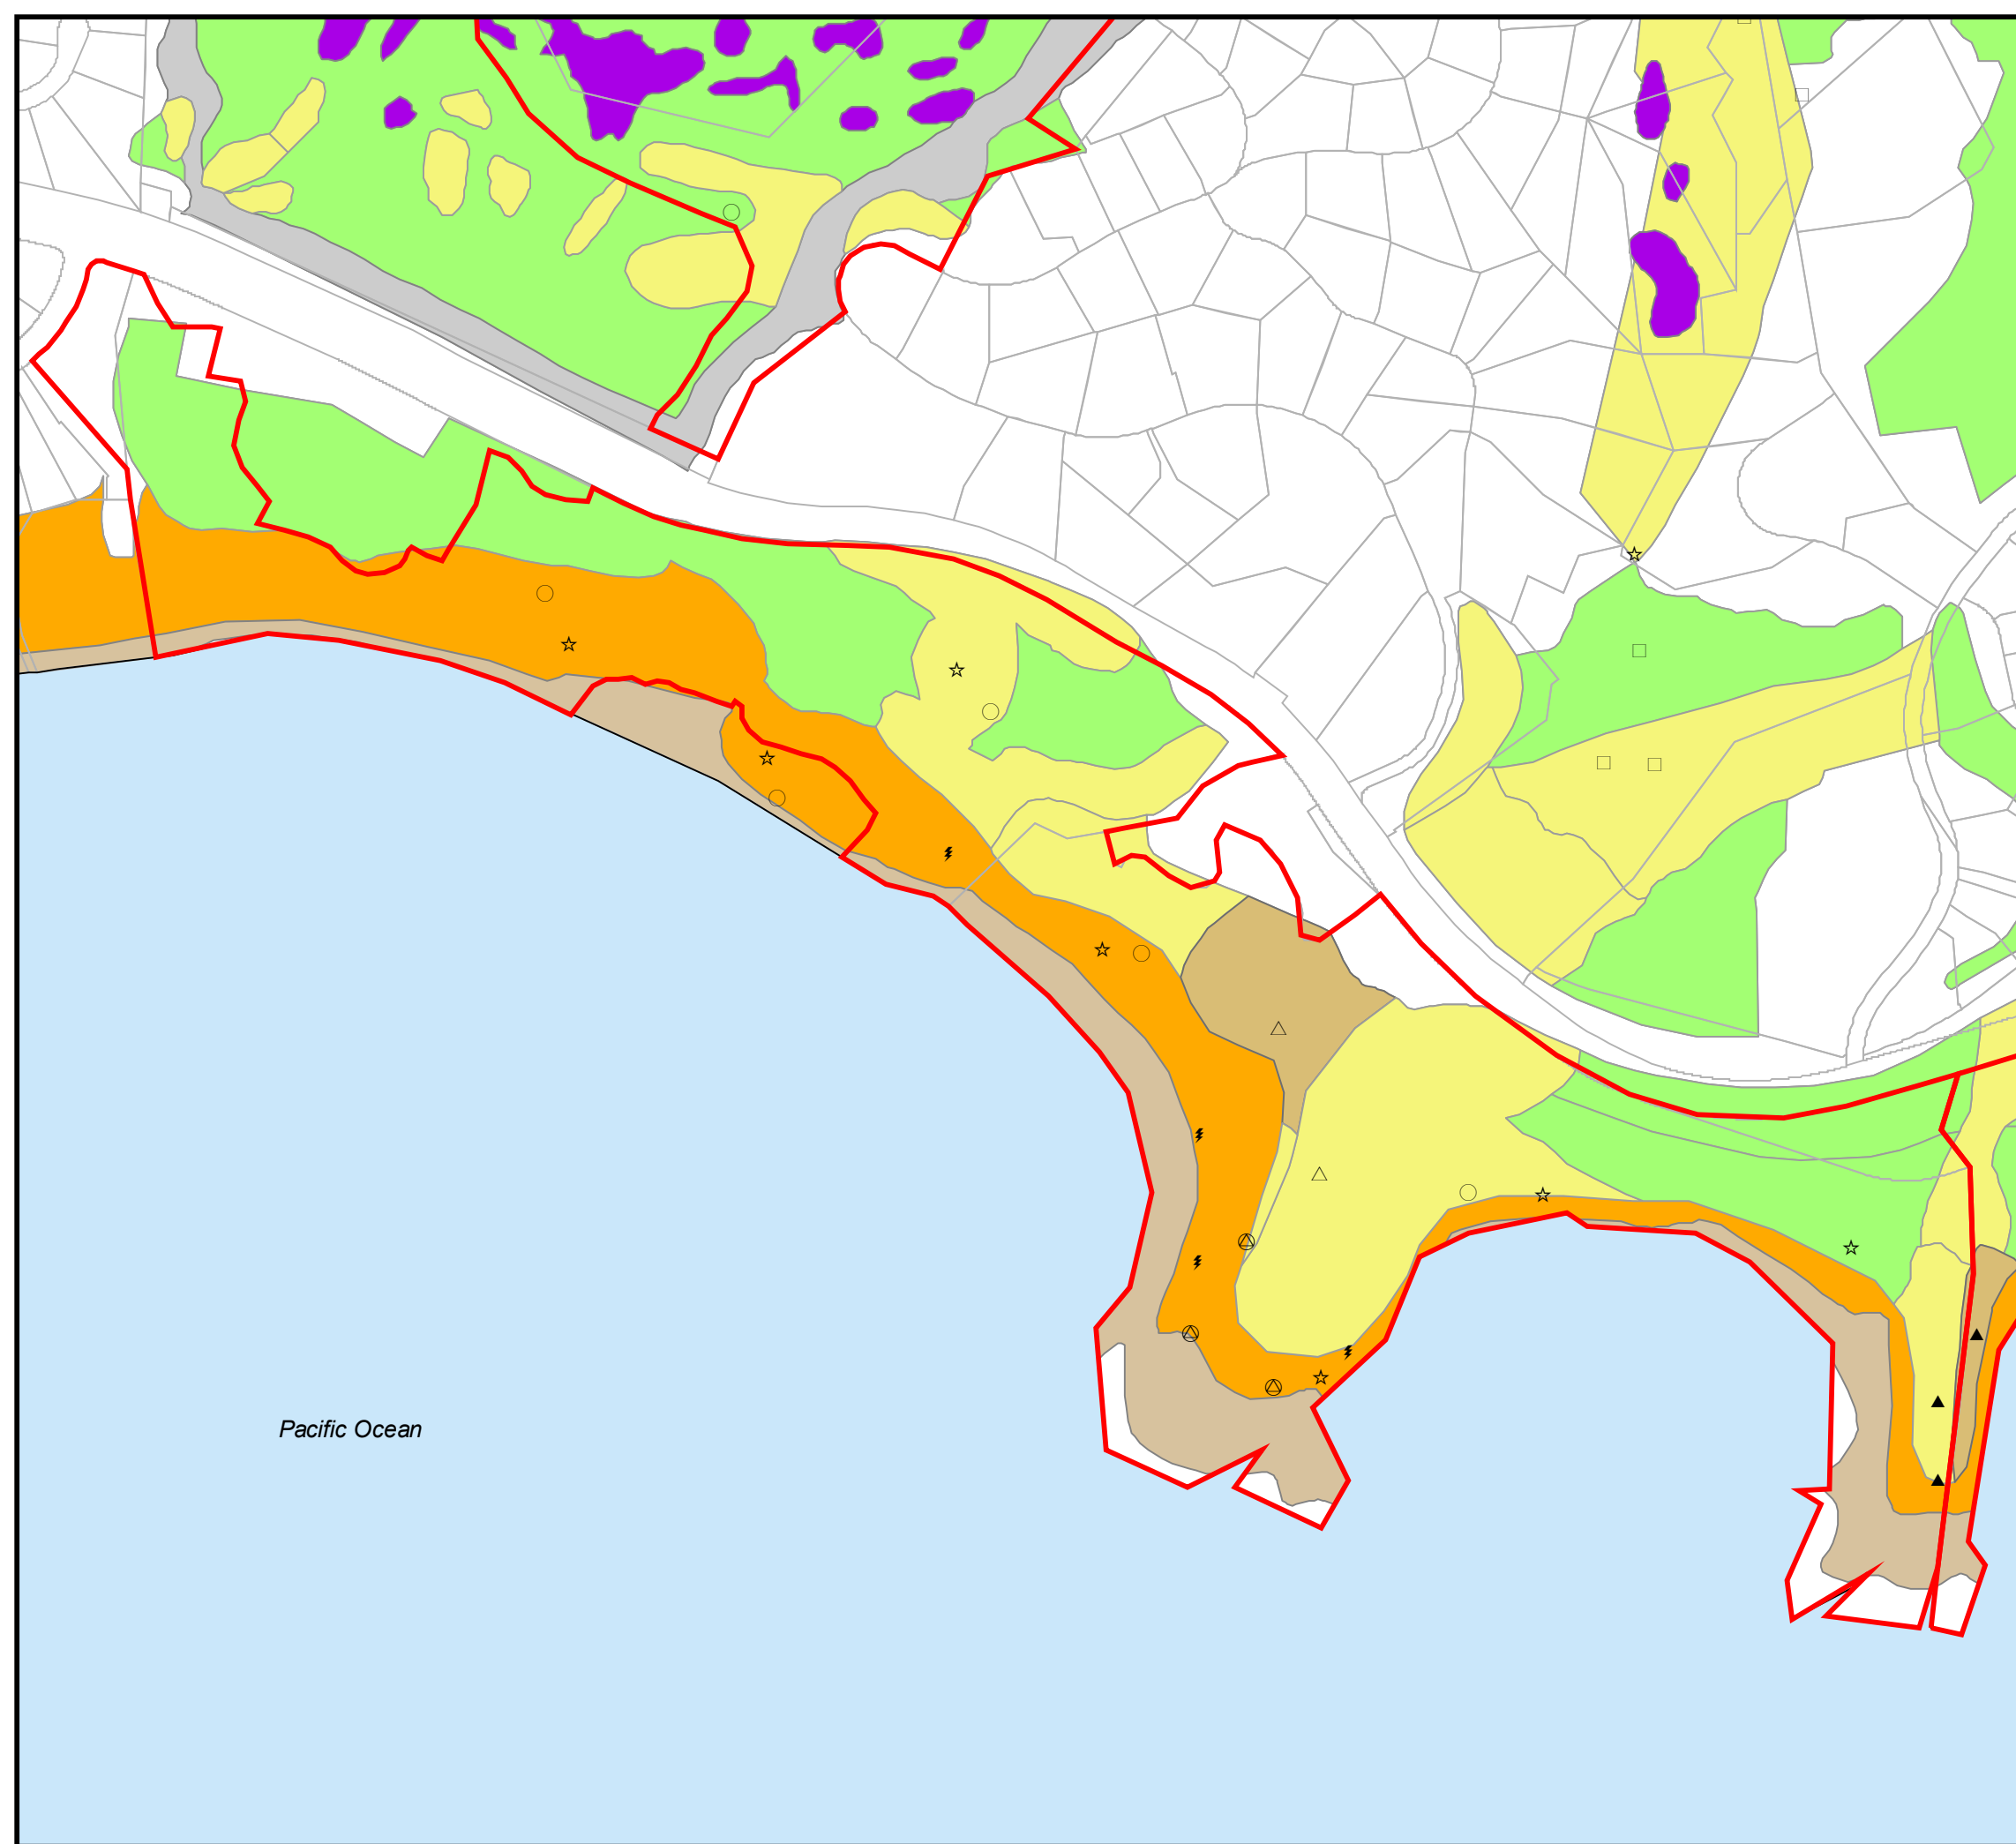

NCCP Preserve Properties Abalone Cove

- NCCP Preserve Properties
- Parcels
- City Boundary
- Sensitive Species**
- * Palos Verdes Blue Butterfly(Historic Sighting)
- Palos Verdes Blue Butterfly(Host Plant)
- ◆ El Segundo Blue Butterfly (2000 sighting)
- ⚡ El Segundo Blue Butterfly (Host Plant)
- △ Aphanisma blitoides
- ▲ Atriplex pacifica
- Crossosoma californicum
- Dudleya virens
- ⊚ Lycium brevipes var hessei
- Coastal Cactus Wren
- ☆ California Gnatcatcher
- Vegetation**
- Cliff Face
- Southern Coastal Bluff Scrub
- Grassland
- CSS - Undifferentiated
- CSS - Artemisia Dominated
- CSS - Eriogonum Dominated
- CSS - Salvia Dominated
- CSS - Rhus Dominated
- CSS - Encelia Dominated
- Southern Cactus Scrub
- Riparian Scrub
- Ruderal Habitat
- Developed
- Disturbed
- Exotic Woodland
- Saltbrush Scrub
- CSS - Baccharis Dominated
- Rocky Shore/Intertidal

Pacific Ocean