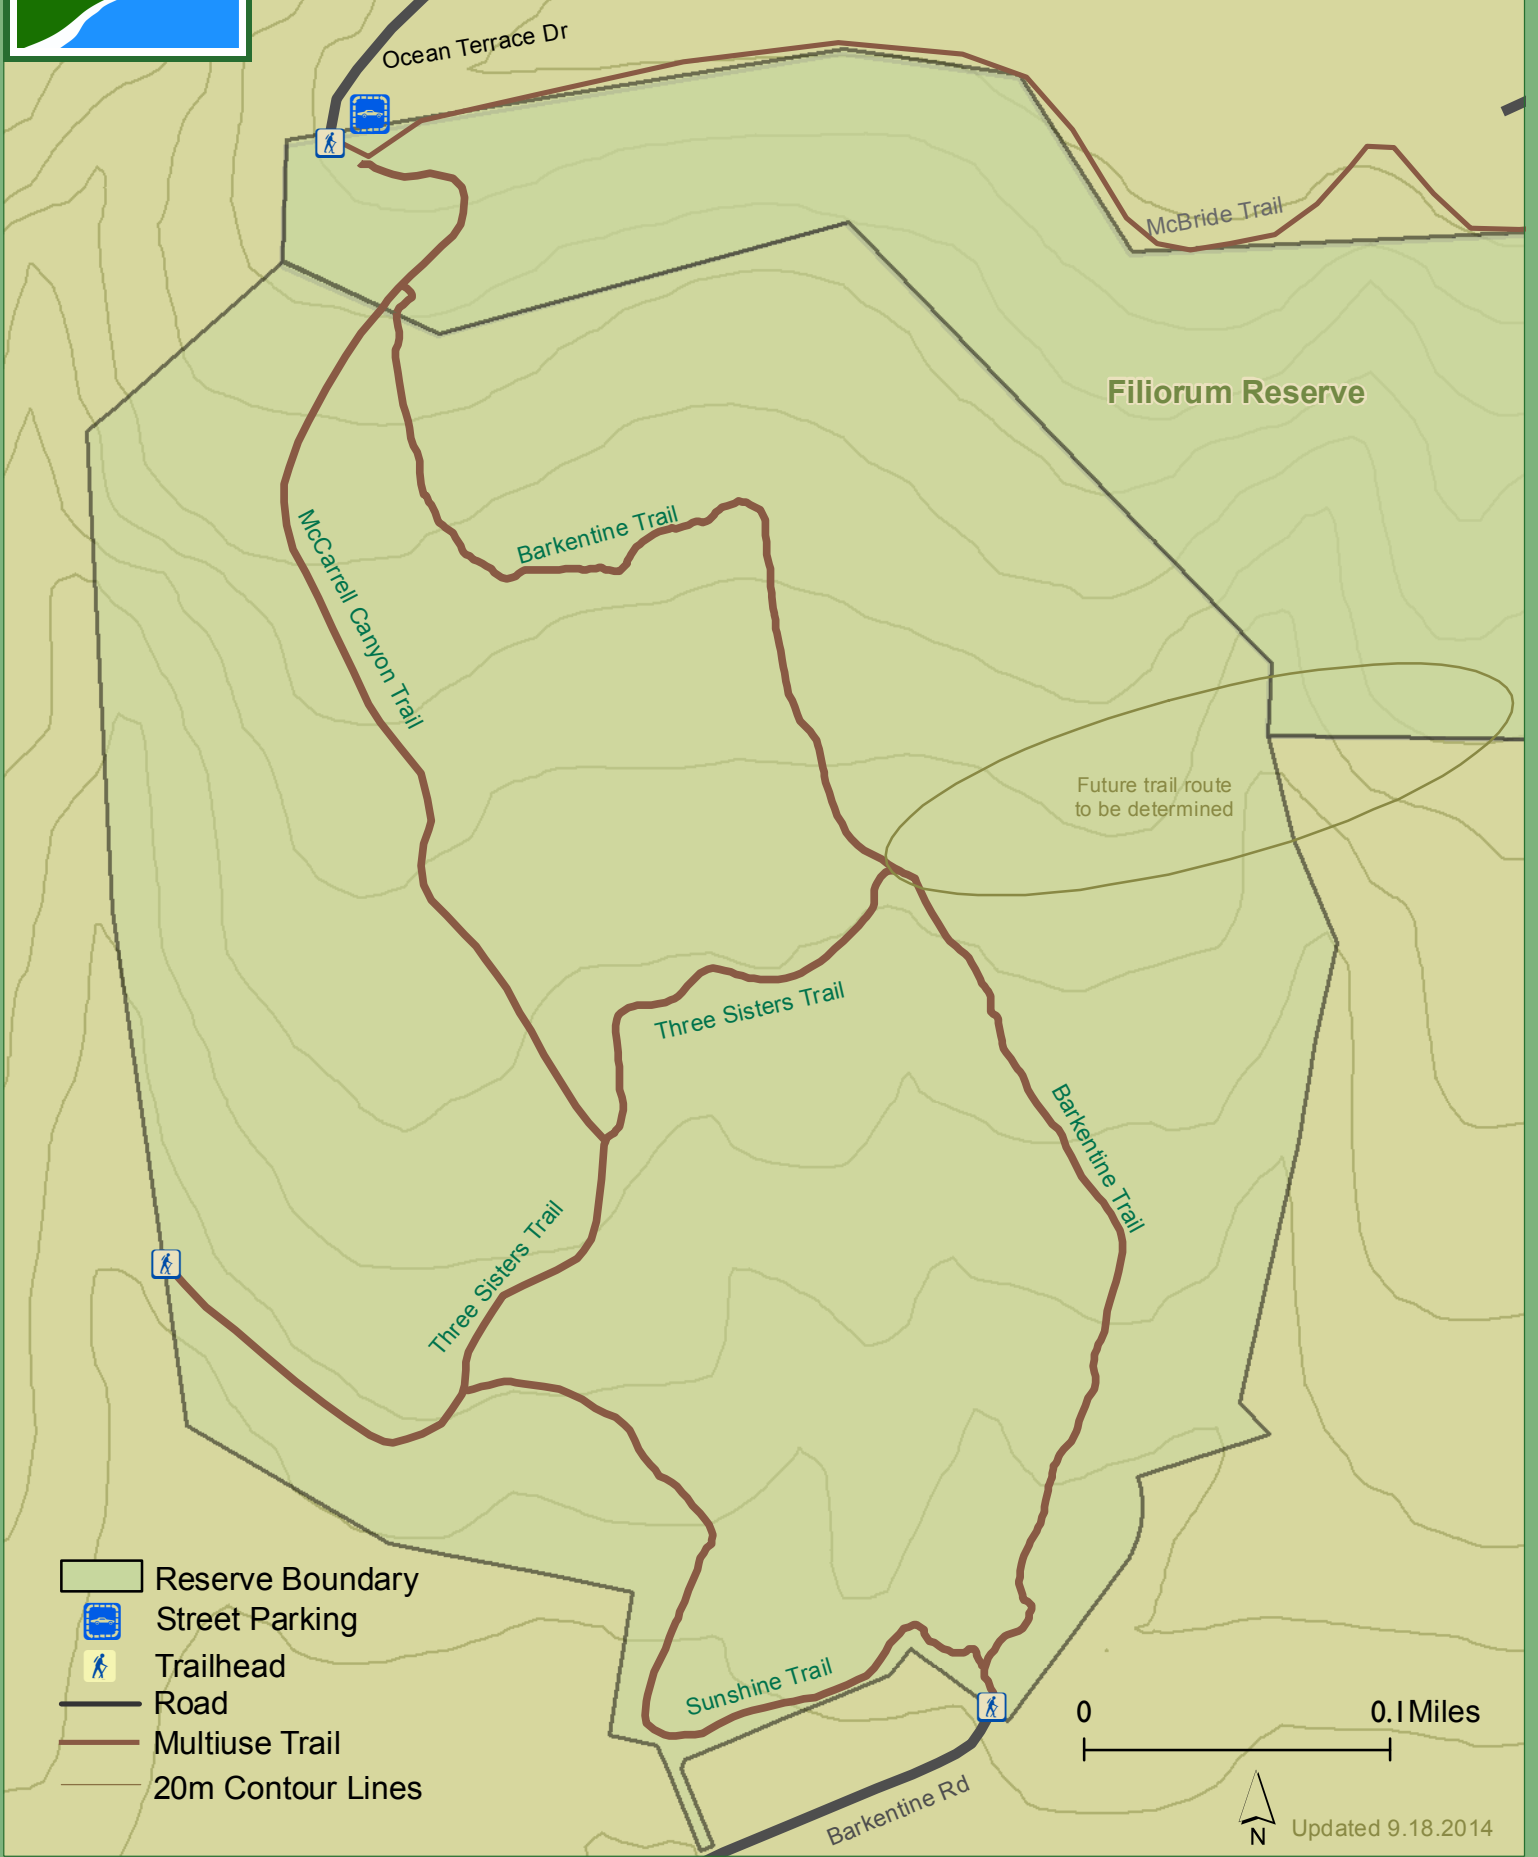

Three Sisters Reserve Palos Verdes Nature Preserve

- Reserve Boundary
- Street Parking
- Trailhead
- Road
- Multiuse Trail
- 20m Contour Lines

0 0.1 Miles

Updated 9.18.2014