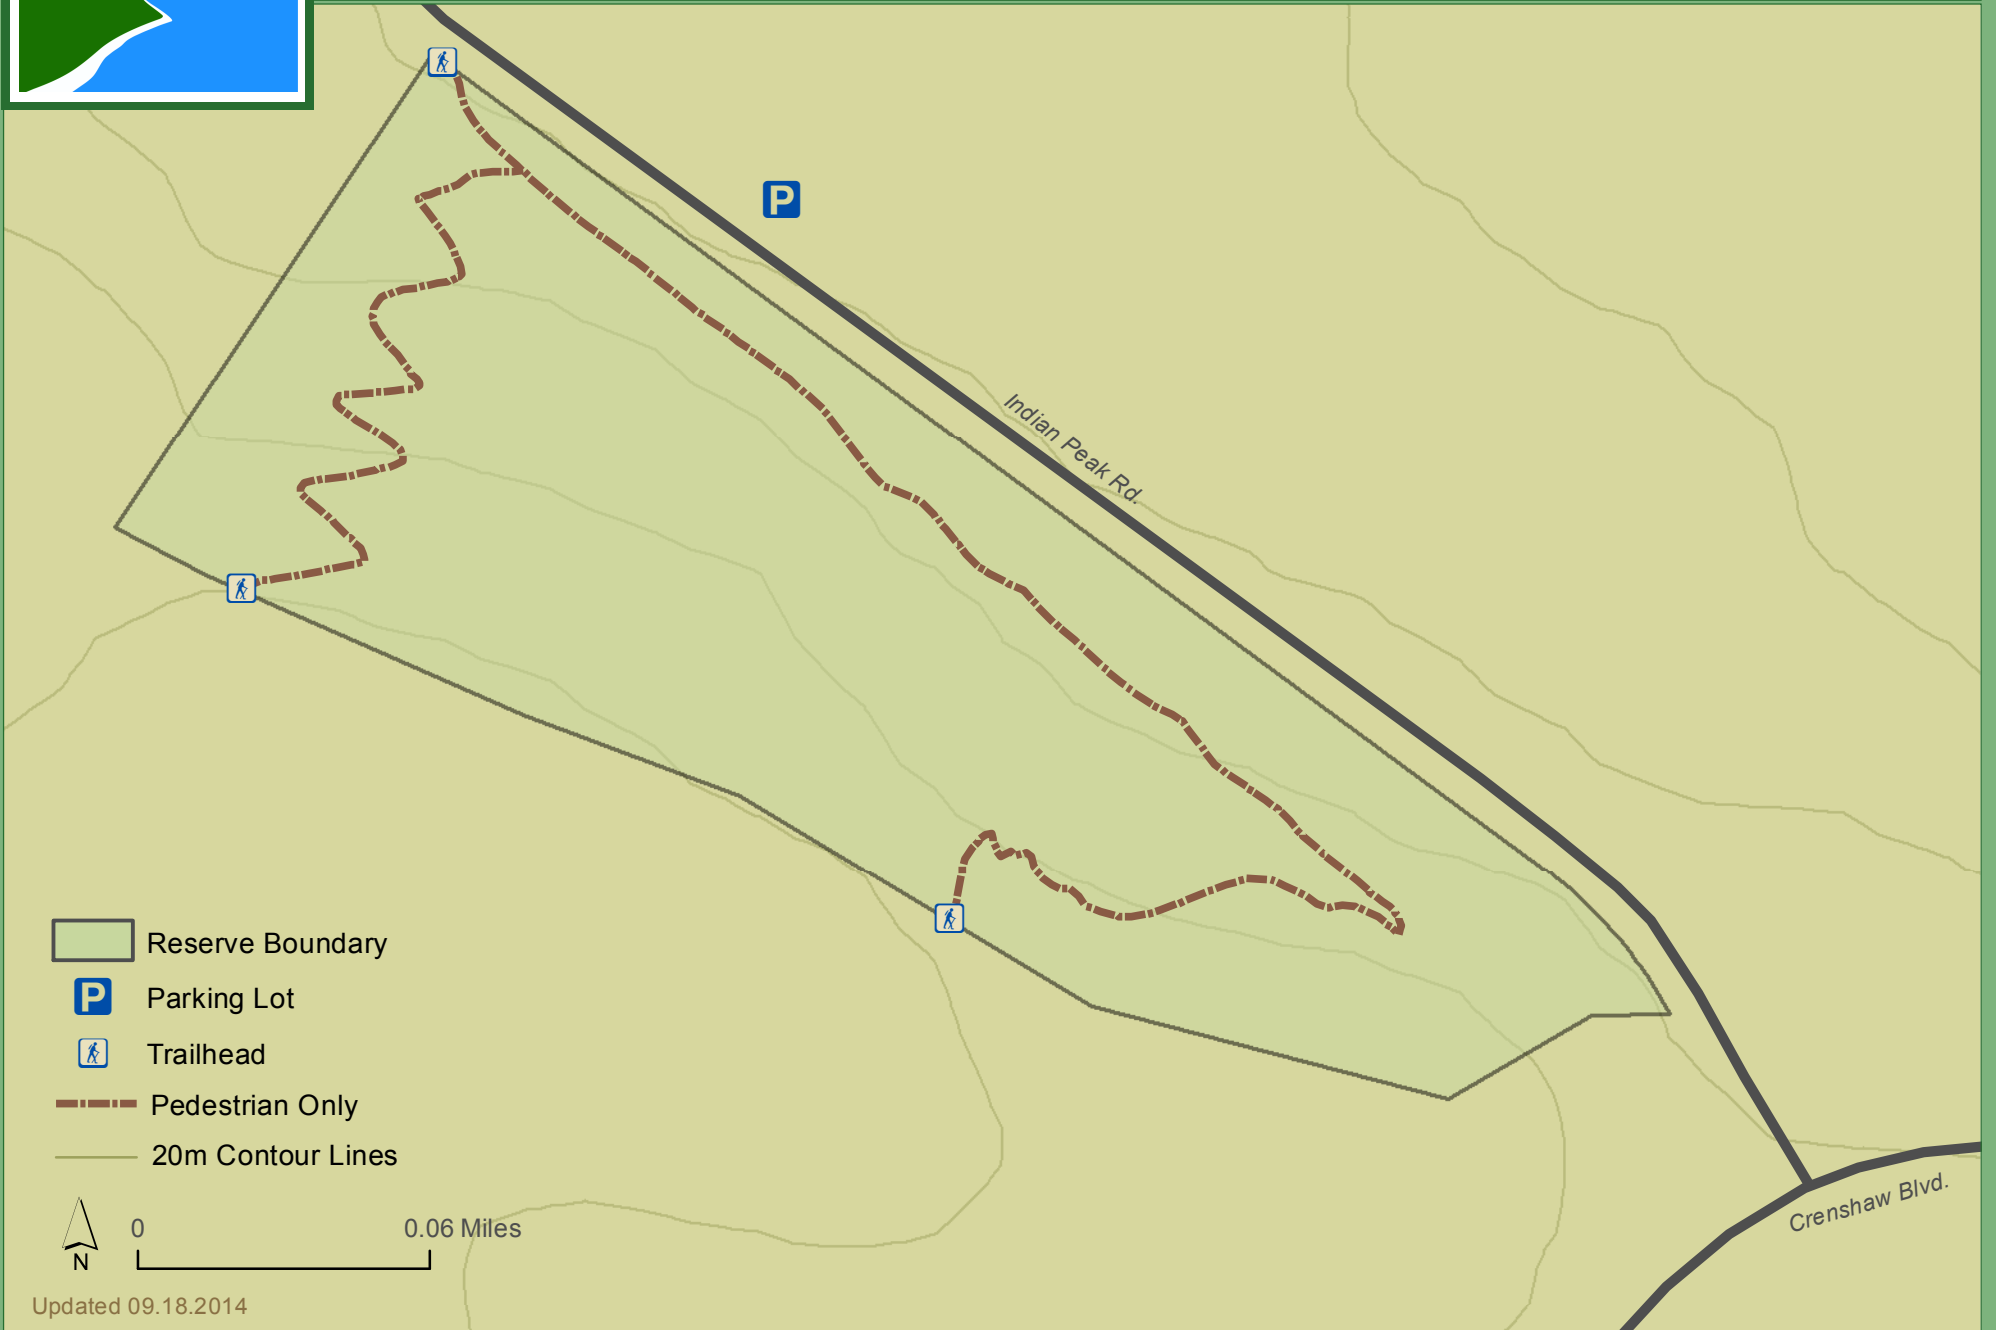

# Vista del Norte Reserve Palos Verdes Nature Preserve

-  Reserve Boundary
-  Parking Lot
-  Trailhead
-  Pedestrian Only
-  20m Contour Lines

Crenshaw Blvd.