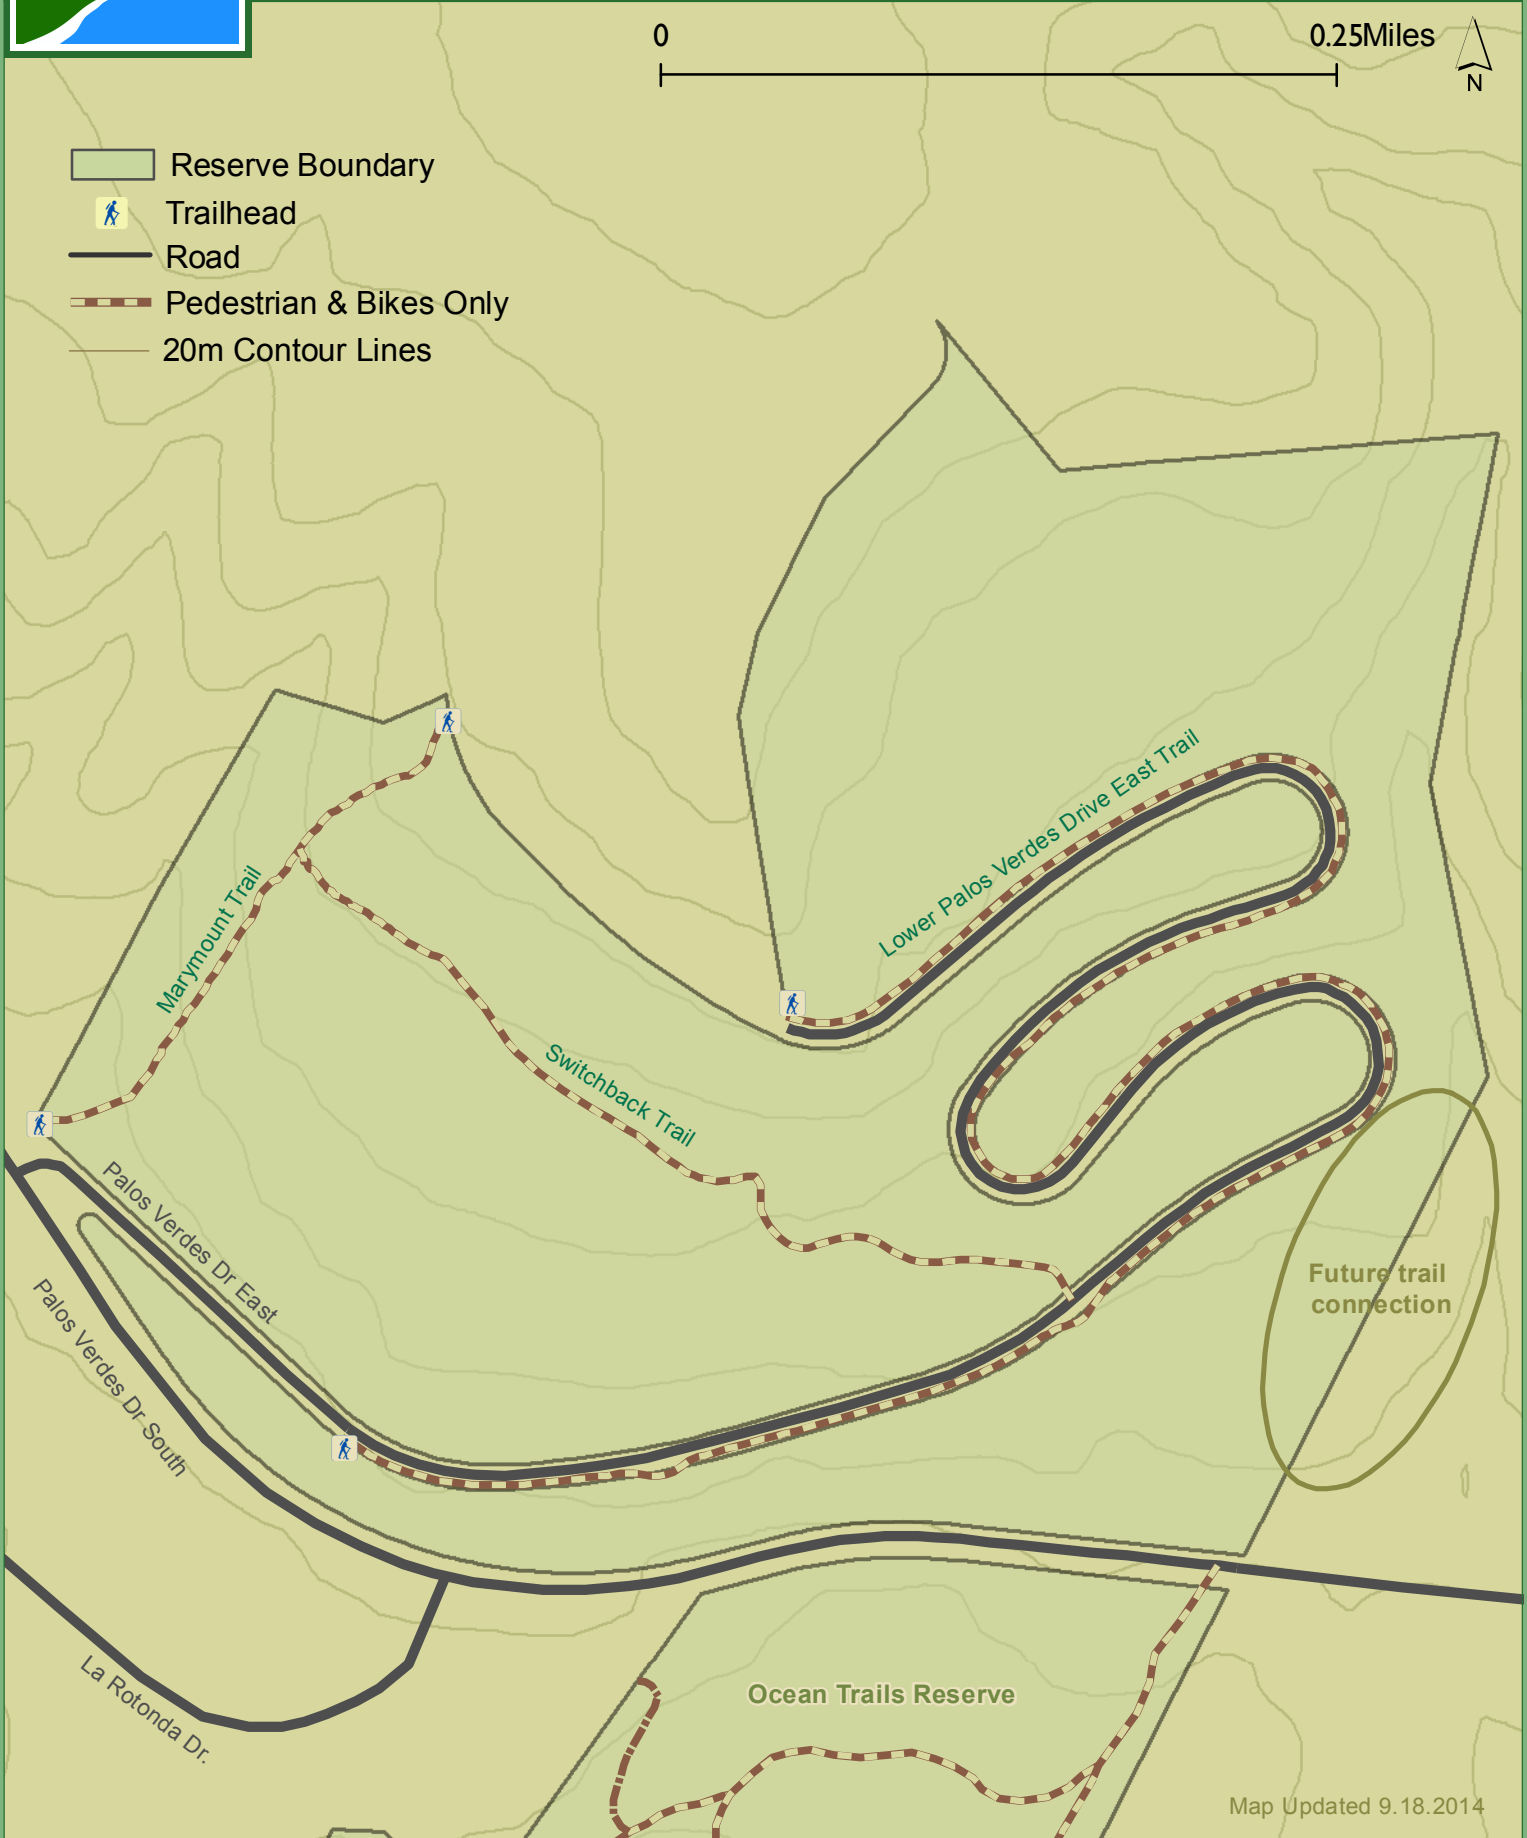

# San Ramon Reserve Palos Verdes Nature Preserve

0

0.25Miles

-  Reserve Boundary
-  Trailhead
-  Road
-  Pedestrian & Bikes Only
-  20m Contour Lines

Future trail  
connection

Ocean Trails Reserve