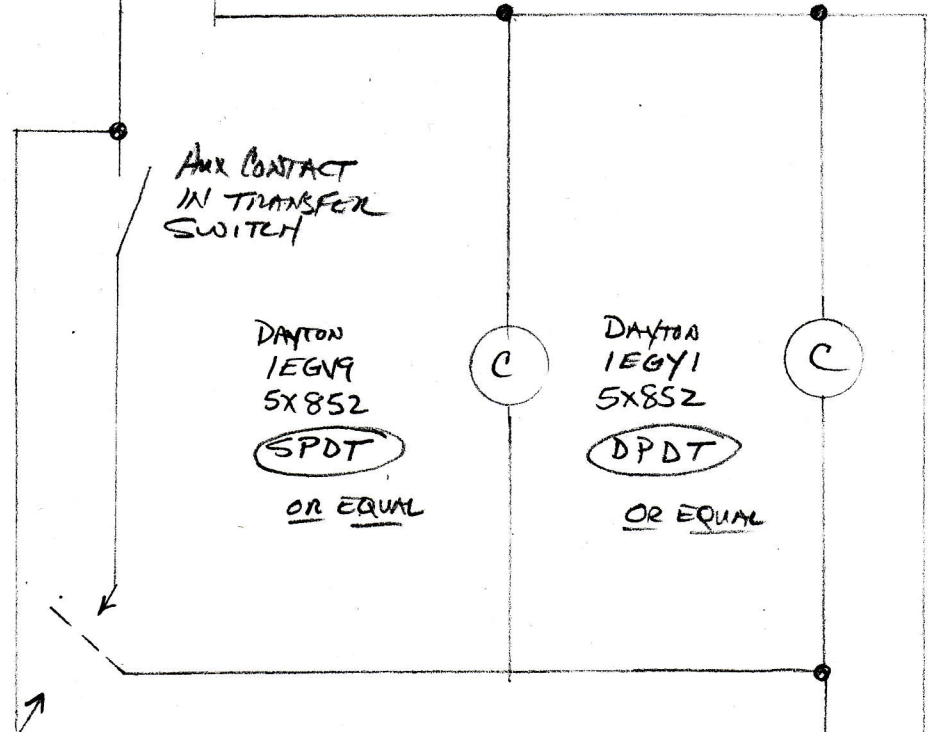

OVERRIDE WIRING DIAGRAM

TEPV GENERATOR PROJECT

TRANSFER SWITCH

GENERATOR
INPUT
480V 3Φ

COMBINATION SAFETY SWITCH

- GE - FTNEC02 COMBO SAFETY SWITCH ENCLOSURE
- GE - FTNDR03 30A 3P 600V FUSED DISCONNECT
- GE - FTNTC1 150VA 480-120/240V TRANSF
OR EQUAL

CONTROL TRANSFORMER

Aux CONTACT
IN TRANSFER
SWITCH

DANTON
1EGV9
5X852
SPDT
OR EQUAL

DANTON
1EGY1
5X852
DPDT
OR EQUAL

OVERRIDE SWITCH

LEVITON 1223-2XL
OR EQUAL

TO ELEVATOR
CONTROLLER

CITY HALL
HEATERS