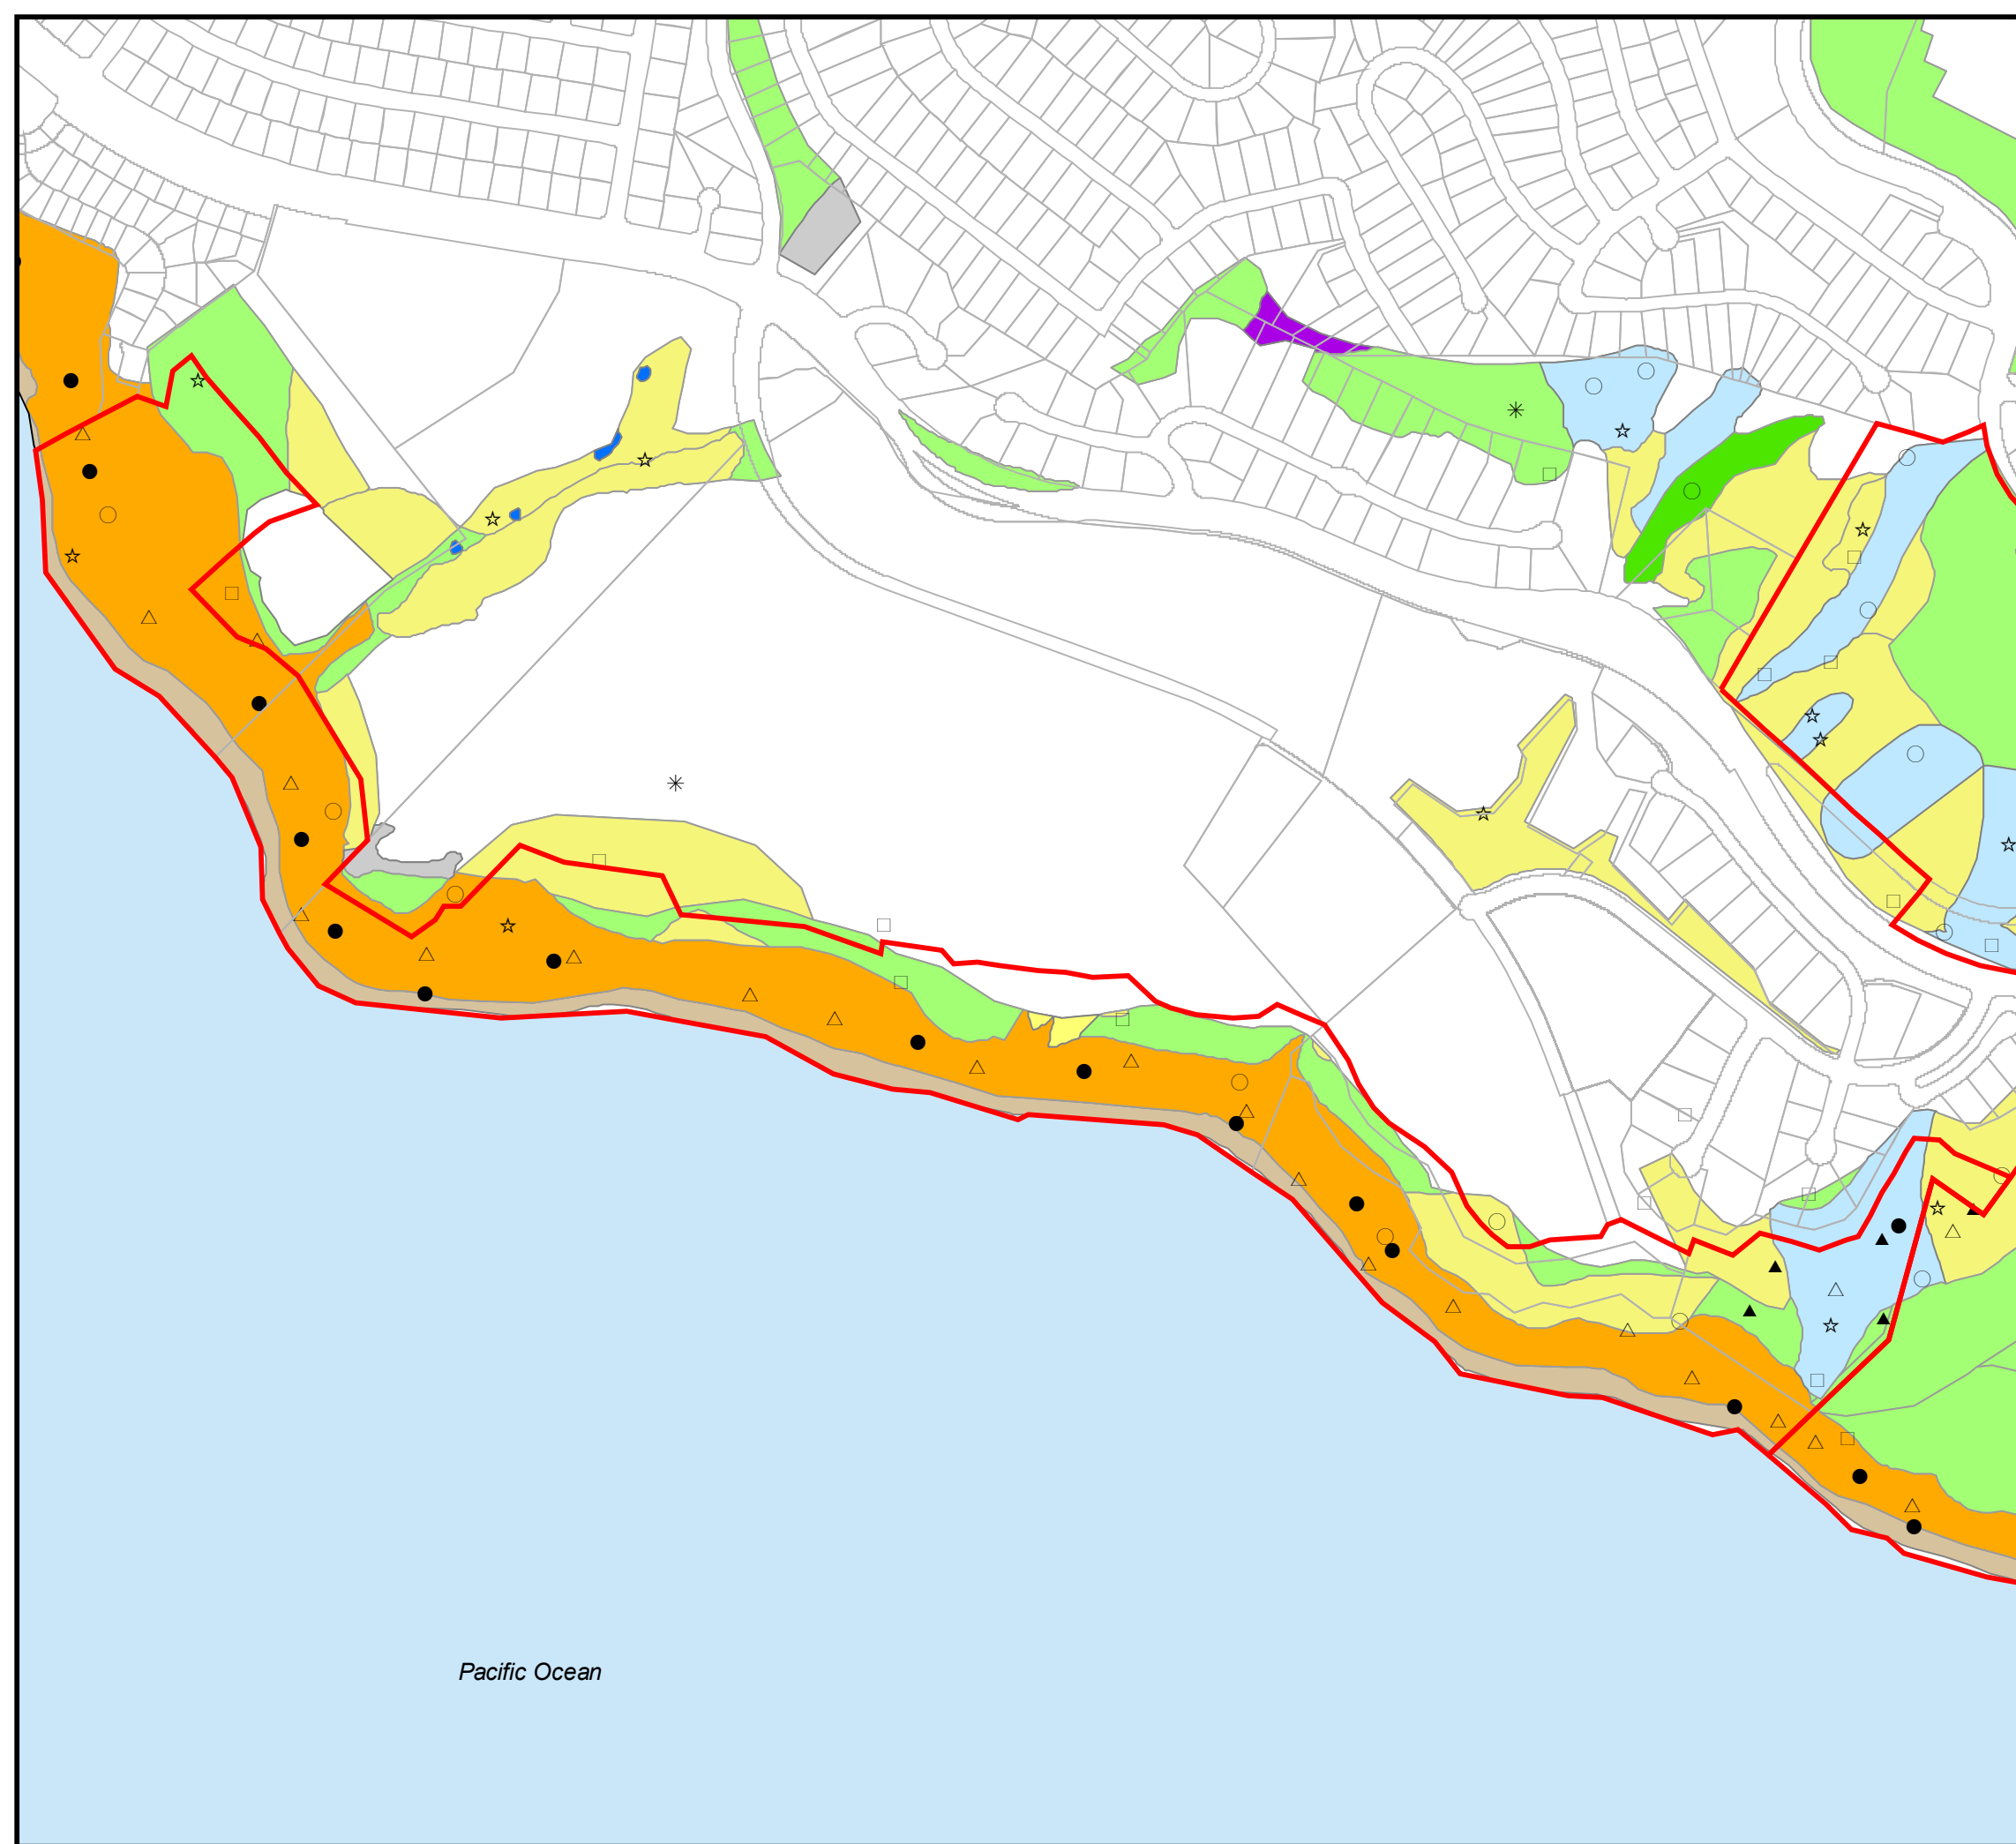

# NCCP Preserve Properties Ocean Trails/Trump

**NCCP Preserve Properties**

- Parcels
- City Boundary

**Sensitive Species**

- \* Palos Verdes Blue Butterfly(Historic Sighting)
- Palos Verdes Blue Butterfly(Host Plant)
- ◆ El Segundo Blue Butterfly (2000 sighting)
- ⚡ El Segundo Blue Butterfly (Host Plant)
- △ Aphanisma blitoides
- ▲ Atriplex pacifica
- Crossosoma californicum
- Dudleya virens
- ⊙ Lycium brevipes var hessei
- Coastal Cactus Wren
- ☆ California Gnatcatcher

**Vegetation**

- Cliff Face
- Southern Coastal Bluff Scrub
- Grassland
- CSS - Undifferentiated
- CSS - Artemisia Dominated
- CSS - Eriogonum Dominated
- CSS - Salvia Dominated
- CSS - Rhus Dominated
- CSS - Encelia Dominated
- Southern Cactus Scrub
- Riparian Scrub
- Ruderal Habitat
- Developed
- Disturbed
- Exotic Woodland
- Saltbrush Scrub
- CSS - Baccharis Dominated
- Rocky Shore/Intertidal