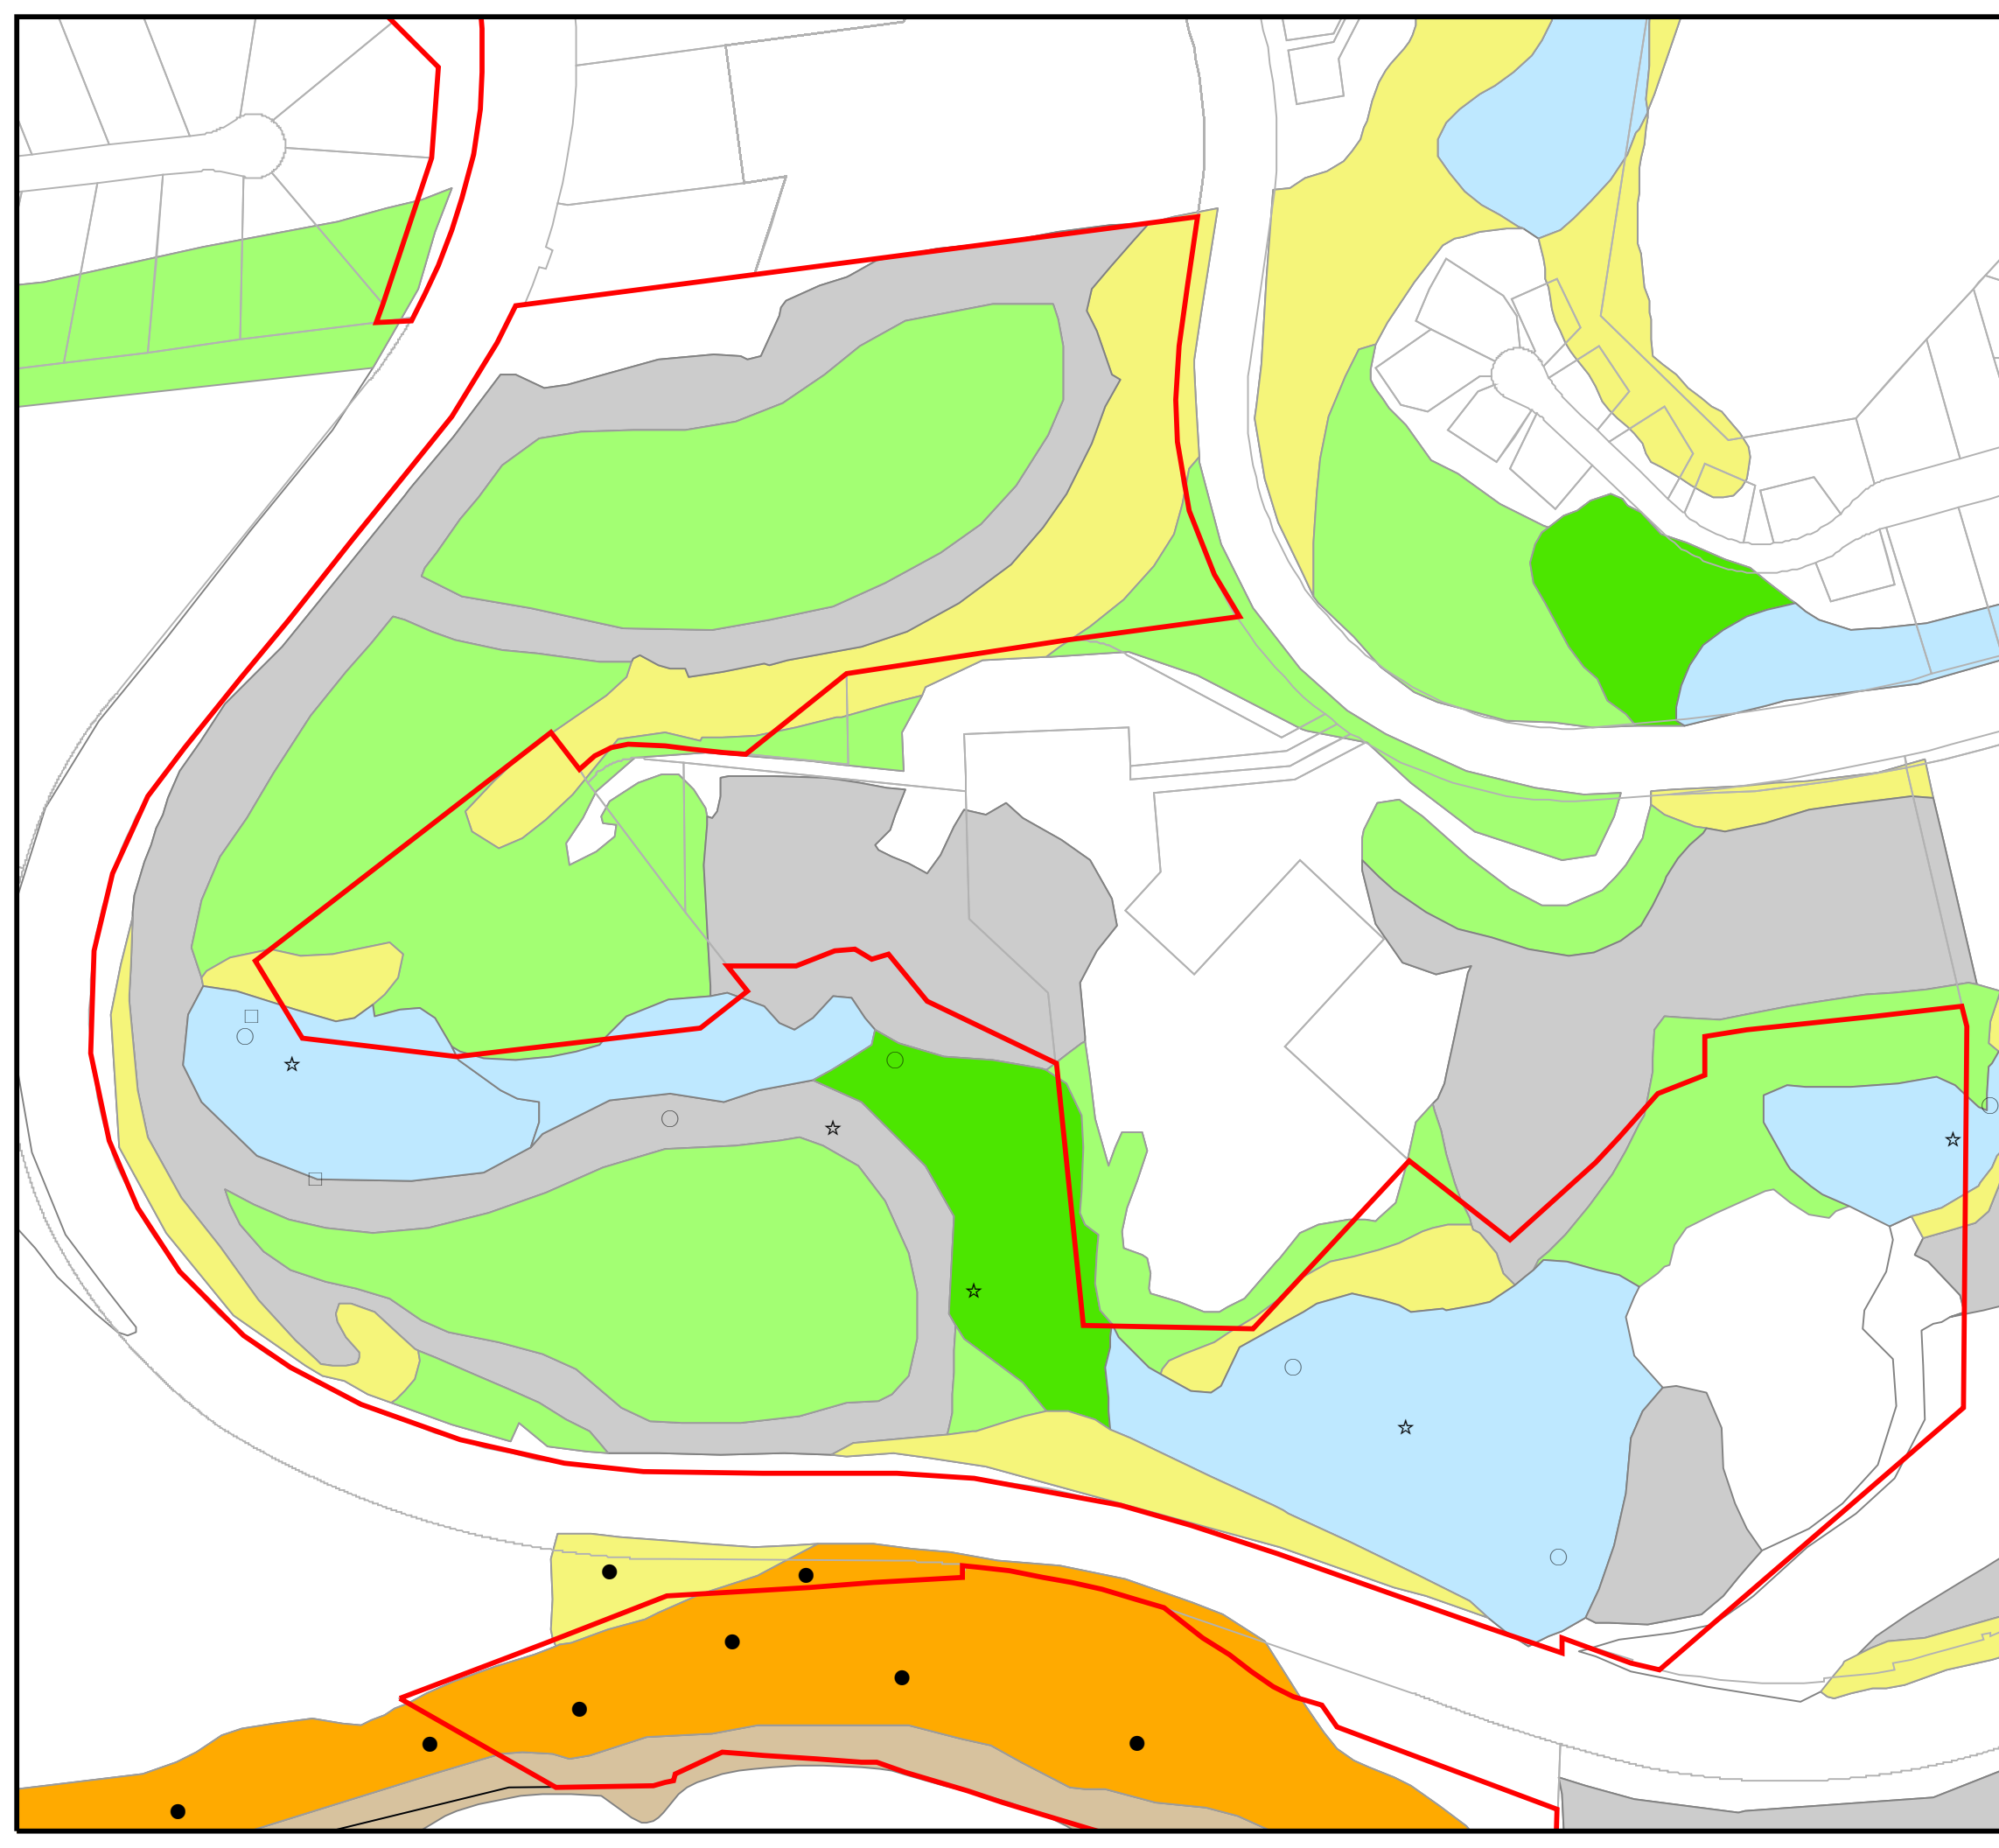

NCCP Preserve Properties Upper Point Vicente

NCCP Preserve Properties

Parcels

City Boundary

Sensitive Species

* Palos Verdes Blue Butterfly(Historic Sighting)

□ Palos Verdes Blue Butterfly(Host Plant)

◆ El Segundo Blue Butterfly (2000 sighting)

Vegetation

Cliff Face

Southern Coastal Bluff Scrub

Grassland

CSS - Undifferentiated

CSS - Artemisia Dominated

CSS - Eriogonum Dominated

CSS - Salvia Dominated

CSS - Rhus Dominated

CSS - Encelia Dominated

Southern Cactus Scrub

Riparian Scrub

Ruderal Habitat

Developed

Disturbed

Exotic Woodland

Saltbrush Scrub

CSS - Baccharis Dominated

Rocky Shore/Intertidal