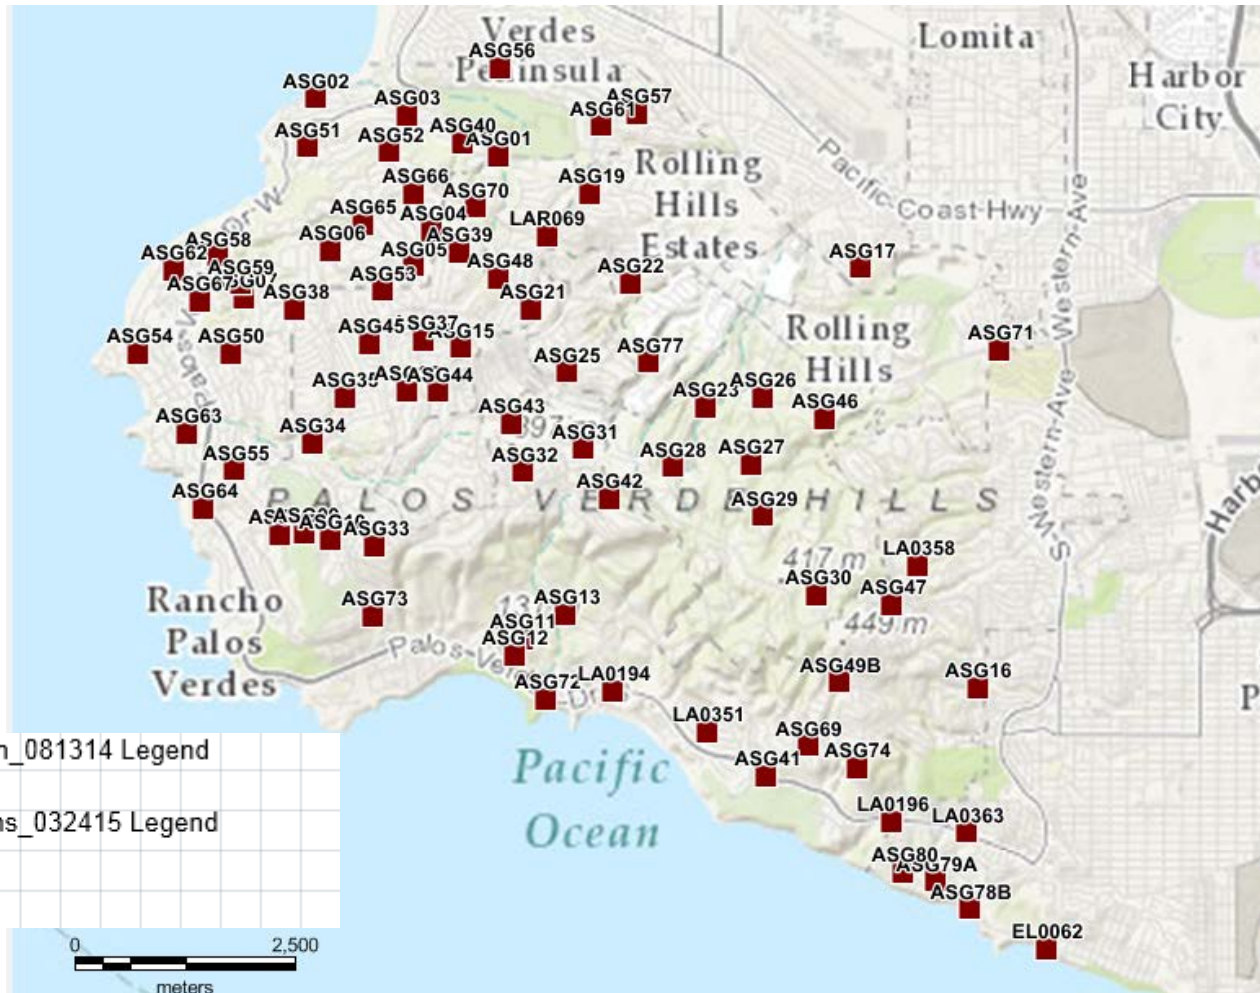

01/13/2016

Small Cell Network Expansion Existing & Proposed Locations

The Foundation for a Wireless World.

Existing Small Cell Network (SCN) - Aerial

38 SCN Locations

Existing SCN - Map

Existing 38 SCN Locations

Proposed SCN - Map

New 80 SCN Locations

Existing & Proposed SCN – Composite Map

Total 118 SCN Locations

Thank You

FOR FURTHER INFORMATION
PLEASE CONTACT:

Stephen Garcia

Manager Government Relations