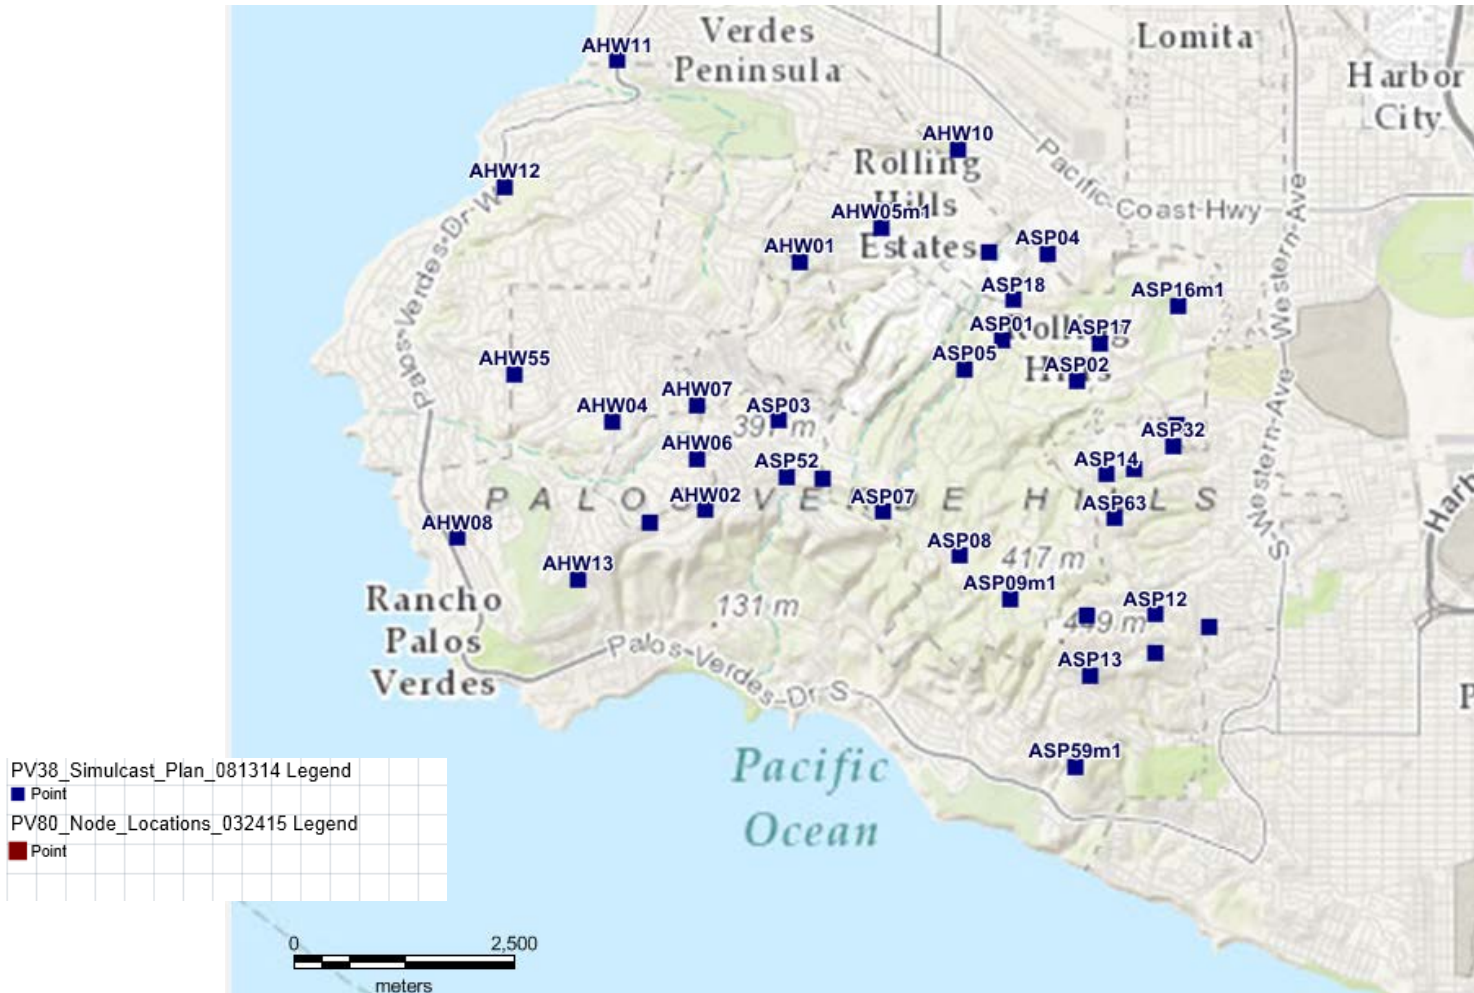

01/13/2016

Small Cell Network Expansion Existing & Proposed Locations

The Foundation for a Wireless World.

Existing Small Cell Network (SCN) - Aerial

38 SCN Locations

Existing SCN - Map

Existing 38 SCN Locations

Proposed SCN - Map

New 80 SCN Locations

Existing & Proposed SCN – Composite Map

Total 118 SCN Locations

Thank You

FOR FURTHER INFORMATION
PLEASE CONTACT:

Stephen Garcia

Manager Government Relations