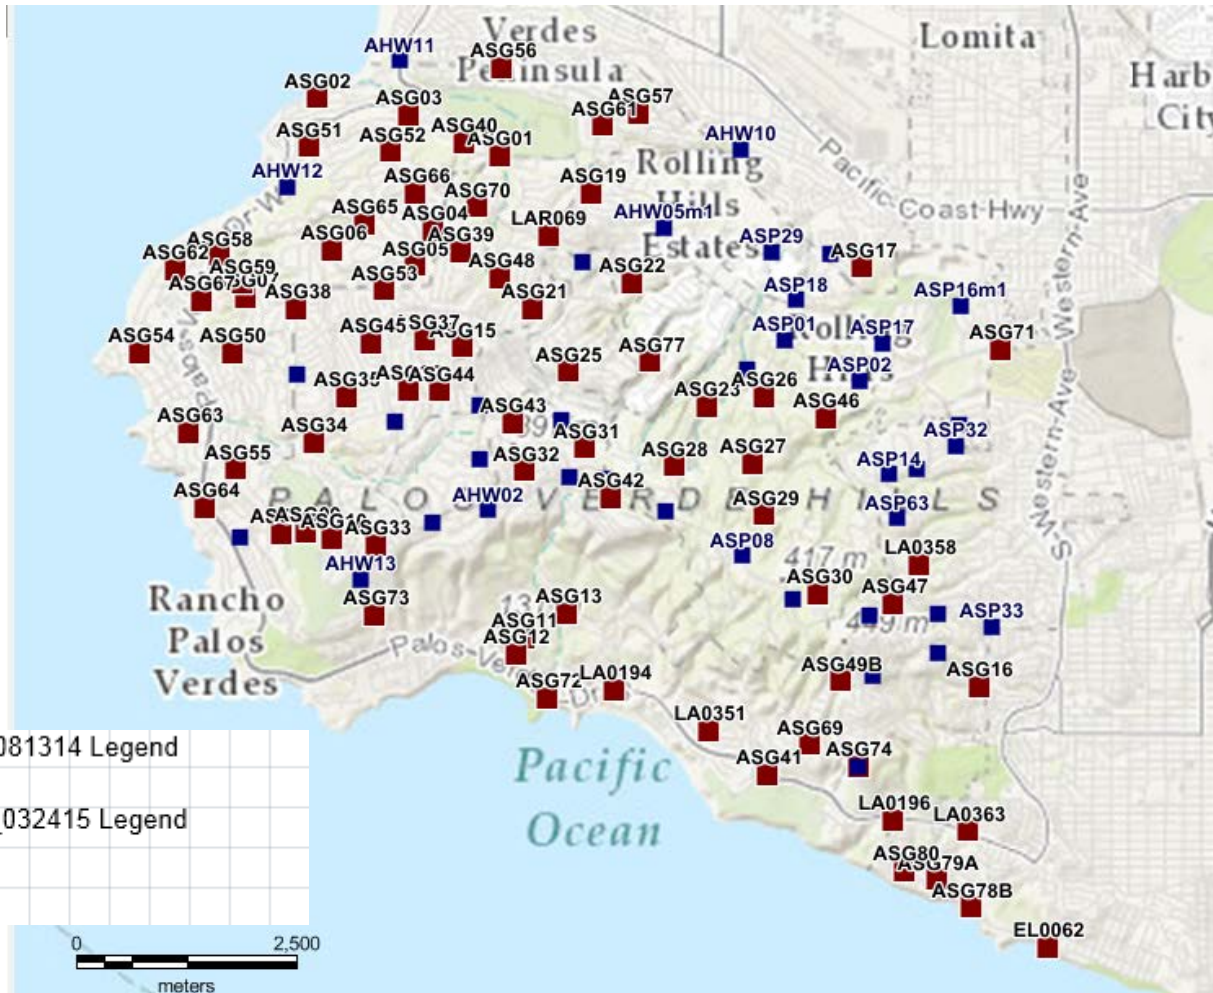

01/13/2016

Small Cell Network Expansion Existing & Proposed Locations

The Foundation for a Wireless World.

Existing Small Cell Network (SCN) - Aerial

38 SCN Locations

Existing SCN - Map

Existing 38 SCN Locations

Proposed SCN - Map

New 80 SCN Locations

Existing & Proposed SCN – Composite Map

Total 118 SCN Locations

Thank You

FOR FURTHER INFORMATION
PLEASE CONTACT:

Stephen Garcia

Manager Government Relations